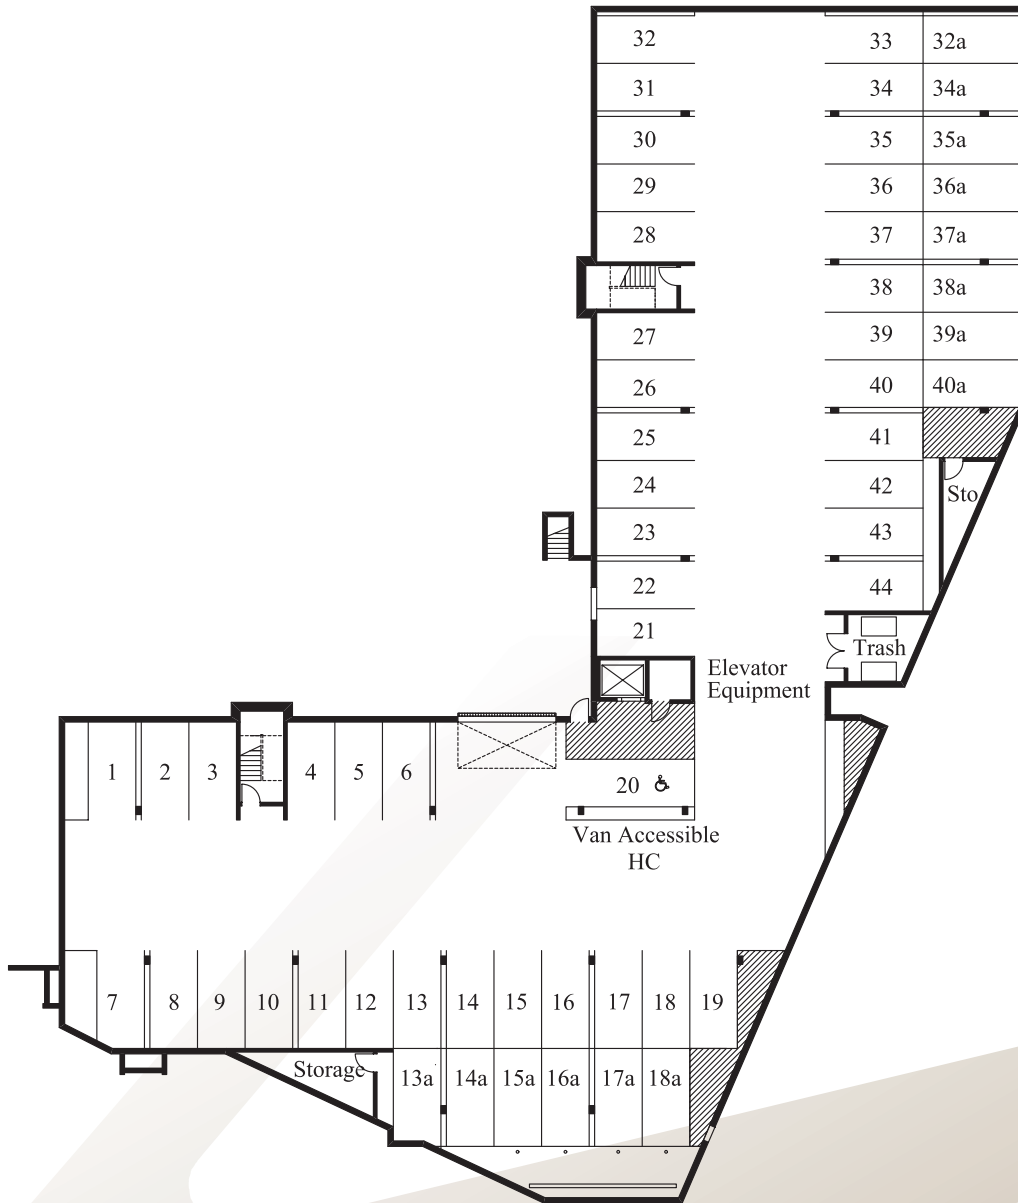

1835 Winnebago Street • Madison, Wisconsin

Parking Level
(58 Underground Parking Stalls)

Note: Floor plans and dimensions are subject to change.

www.KennedyPoint.com

For more information call (608) 240-0805 Jennifer Owens • Robin Sheesley

Neighborhood Condominium Homes With a Distinctive Point of View